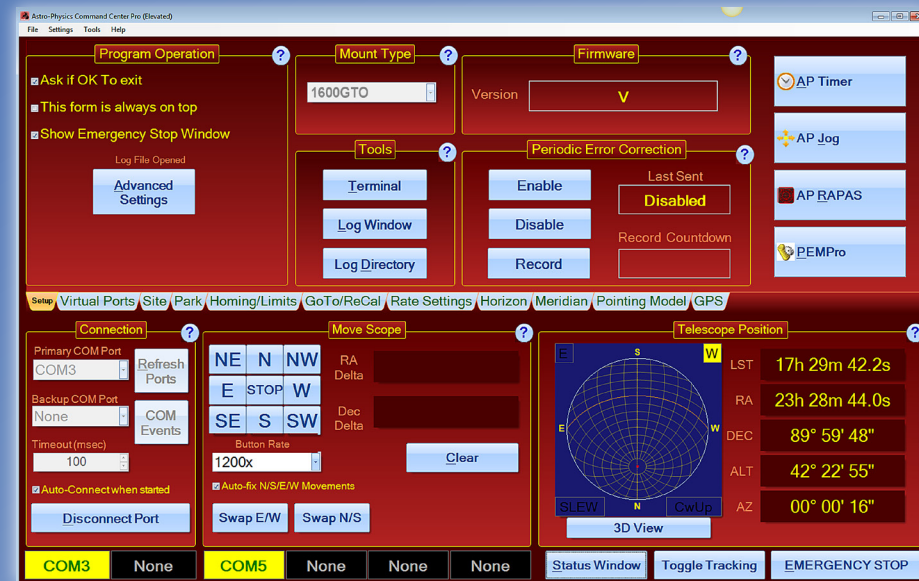

Control Options for Astro-Physics Mounts

APCC Features

- Full Control of all Available Mount Functions & Features
- Four Virtual Serial Ports
- Home & Limits for non-Encoder Mounts
- 360° Fully Customizable Horizon Limits
- Customizable Meridian Limits for Both Pier Sides
- True Logical Meridian Delay & Advance
- Saveable GoTo Coordinates in Both R.A./Dec. & Alt./Az.
- Pointing Model with Both Pointing & Tracking Correction
- Editable 3-D Scope View Window
- Built-in Serial Command Terminal
- Full Logging & Customizable Real-time Log Window
- Specialized 3600GTO Controls for:
 - Limit/Home Switch System Functions
 - Precision Encoder System Functions

Astro-Physics Command Center

ASCOM AP V2 Driver

ASCOM AP V2 Driver

- Interface w/ASCOM Compliant Applications
- Actively Supported - Latest Standard
- Virtual Keypad to Control Mount Functions
- Can Convert Sync to Recalibrate
- Acts as Hub - No Need for POTH
- Multiple Observing Locations
- Provides Meridian Delay Feature
- Allows Custom R.A./Dec. Tracking Rates
- Comprehensive Logging

Auto-guider Inputs from Guide Camera

Keypad Features

- Multi-function Computer
- Intuitive Interface
- Polar Align Mount (even in daytime)
- Temperatures to -40° F./C.
- Free Firmware Internet Upgrades
- Self-contained Databases
- Use Common Names or Catalog Numbers
- Tour Options