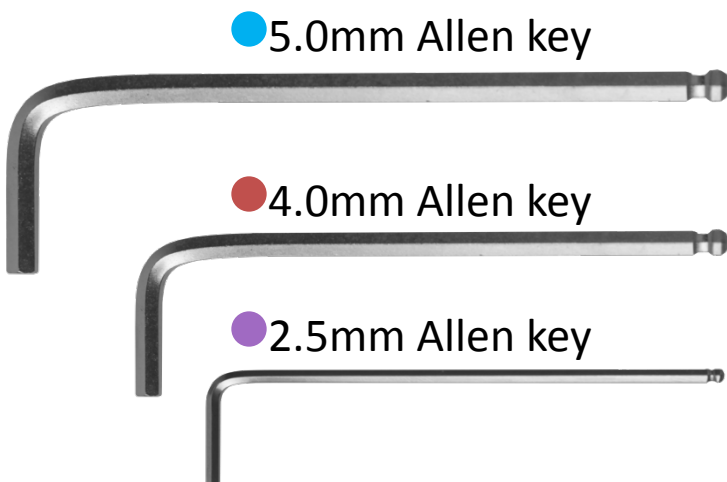

ZENITHSTAR 73 APO

Owner's Manual ver. 1.0
2018.09

Contents

Specification	3
Package Contents	4
Tools necessary for this scope	4
Telescope Diagram	5
Accessories Map	10

Specification

Aperture	73mm
Focal Ratio	F/5.9
Focal Length	430mm
Image Circle	Z73 with Flat73 Φ 45mm
Limiting magnitude	10
Objective Type	Synthetic Flourite FPL 53 Doublet, Air Spaced, APO Fully Multi-Coated, SMC coating.
Lens Shade	Retractable
Focuser	2.5" R&P Ultra robust focuser with 1:10 Dual Speed micro focuser
Field Stops	Baffles
Mounting Rings	Provide
Tube Diameters	82mm
Tube Length	310mm Fully Retracted 405mm Fully Extended
Tube Weight	2.5kg(Rings and Dovetail include)

Package Contents

[1] 2.5" R&P Focuser
[3] Mounting Rings

[2] Guiding Rings
[4] Long Vixen Style Dovetail Plate

Optional

[0] Innovative Bahtinov Mask Cover (Patented)

Tools necessary for this scope

● 5.0mm Allen key

2.5mm Screw

● 2.5mm Allen key

● Your Hands

8. 10:1 Ratio Fine Knob

The focuser drawtube smoothness can be adjusted using a 2 mm Allen key and tension should be adjusted **ONLY** when necessary by progressively tightening the screw until you reach the desired smoothness.

NOTE: DO NOT ADJUST IT BEFORE ASKING WO

- 4.0mm Allen key
- 5.0mm Allen key

1.25" Dielectric CF Plate

SPL 12.5mm (1.25 inch) Eyepiece

1.25" 45° Erecting Prism

SWAN 9mm

Guiding scope

2.5" M63 Angle Rotator