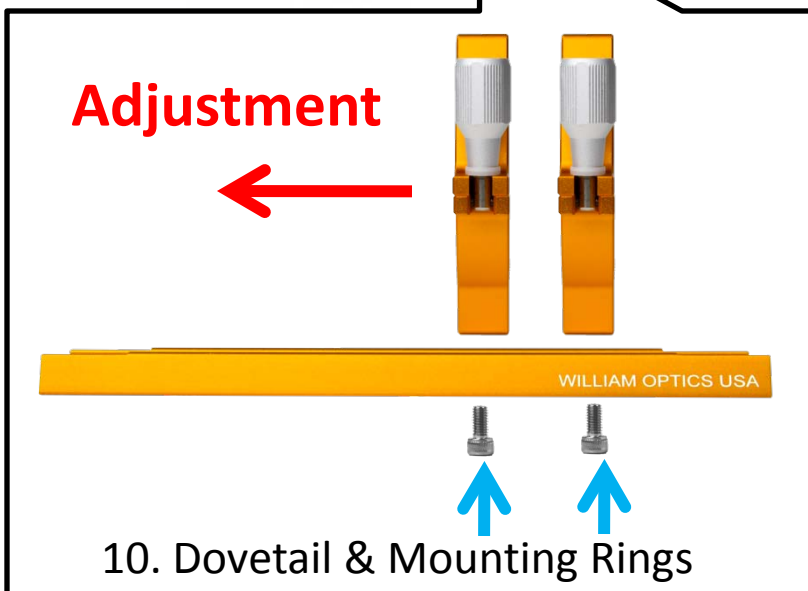

Extend

2. Retractable Dew Shield

3. Draw Tube Tension Adjustment

- 2.5mm Allen key
- Your Hands

4. Temperature Gauge

5. 1.25" Adapter

6. Two inch draw tube locking screws

7. Vixen Style Bracket Holder Screws for Finder bracket
(remove both screws before use)

2.5mm Screw

● 2.5mm Allen key

● Your Hands

8. 10:1 Ratio Fine Knob

The focuser drawtube smoothness can be adjusted using a 2 mm Allen key and tension should be adjusted **ONLY** when necessary by progressively tightening the screw until you reach the desired smoothness.

NOTE: DO NOT ADJUST IT BEFORE ASKING WO

- 4.0mm Allen key
- 5.0mm Allen key

1.25" Dielectric CF Plate

SPL 12.5mm (1.25 inch) Eyepiece

1.25" 45° Erecting Prism

SWAN 9mm

Guiding scope

2.5" M63 Angle Rotator