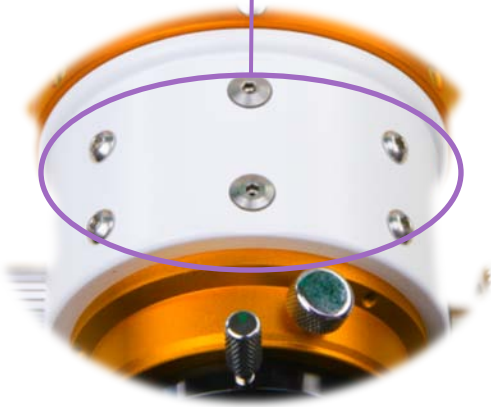

ZENITHSTAR 73 APO

Owner's Manual ver. 1.0
2018.09

Contents

Specification	3
Package Contents	4
Tools necessary for this scope	4
Telescope Diagram	5
Accessories Map	10

Specification

Aperture	73mm
Focal Ratio	F/5.9
Focal Length	430mm
Image Circle	Z73 with Flat73 Φ 45mm
Limiting magnitude	10
Objective Type	Synthetic Flourite FPL 53 Doublet, Air Spaced, APO Fully Multi-Coated, SMC coating.
Lens Shade	Retractable
Focuser	2.5" R&P Ultra robust focuser with 1:10 Dual Speed micro focuser
Field Stops	Baffles
Mounting Rings	Provide
Tube Diameters	82mm
Tube Length	310mm Fully Retracted 405mm Fully Extended
Tube Weight	2.5kg(Rings and Dovetail include)

Extend

2. Retractable Dew Shield

3. Draw Tube Tension Adjustment

- 2.5mm Allen key
- Your Hands

4. Temperature Gauge

5. 1.25" Adapter

6. Two inch draw tube locking screws

7. Vixen Style Bracket Holder Screws for Finder bracket
(remove both screws before use)

2.5mm Screw

● 2.5mm Allen key

● Your Hands

8. 10:1 Ratio Fine Knob

The focuser drawtube smoothness can be adjusted using a 2 mm Allen key and tension should be adjusted **ONLY** when necessary by progressively tightening the screw until you reach the desired smoothness.

NOTE: DO NOT ADJUST IT BEFORE ASKING WO

- 4.0mm Allen key
- 5.0mm Allen key

1.25" Dielectric CF Plate

SPL 12.5mm (1.25 inch) Eyepiece

1.25" 45° Erecting Prism

SWAN 9mm

Guiding scope

2.5" M63 Angle Rotator