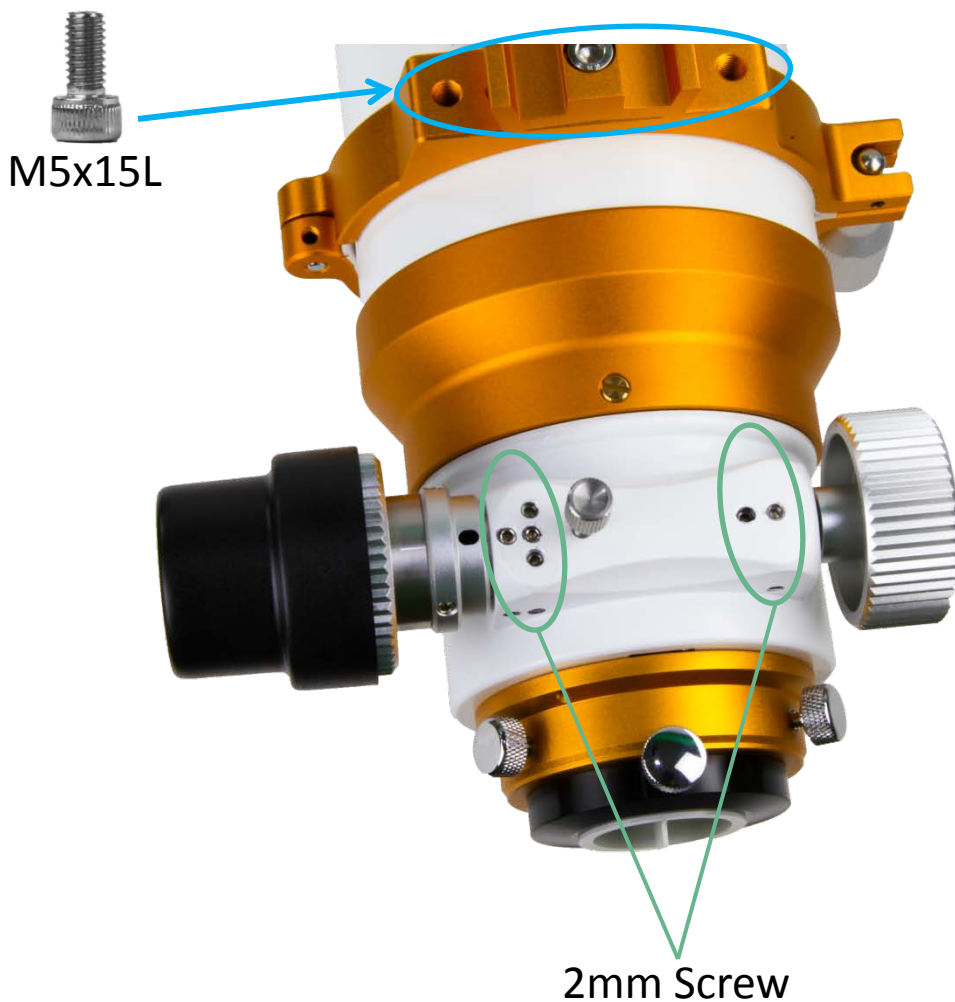

ZENITHSTAR 73 APO

Owner's Manual ver. 1.0
2018.09

Contents

Specification	3
Package Contents	4
Tools necessary for this scope	4
Telescope Diagram	5
Accessories Map	10

Specification

Aperture	73mm
Focal Ratio	F/5.9
Focal Length	430mm
Image Circle	Z73 with Flat73 Φ 45mm
Limiting magnitude	10
Objective Type	Synthetic Flourite FPL 53 Doublet, Air Spaced, APO Fully Multi-Coated, SMC coating.
Lens Shade	Retractable
Focuser	2.5" R&P Ultra robust focuser with 1:10 Dual Speed micro focuser
Field Stops	Baffles
Mounting Rings	Provide
Tube Diameters	82mm
Tube Length	310mm Fully Retracted 405mm Fully Extended
Tube Weight	2.5kg(Rings and Dovetail include)

Extend

2. Retractable Dew Shield

3. Draw Tube Tension Adjustment

- 2.5mm Allen key
- Your Hands

4. Temperature Gauge

5. 1.25" Adapter

6. Two inch draw tube locking screws

7. Vixen Style Bracket Holder Screws for Finder bracket
(remove both screws before use)

2.5mm Screw

● 2.5mm Allen key

● Your Hands

8. 10:1 Ratio Fine Knob

The focuser drawtube smoothness can be adjusted using a 2 mm Allen key and tension should be adjusted **ONLY** when necessary by progressively tightening the screw until you reach the desired smoothness.

NOTE: DO NOT ADJUST IT BEFORE ASKING WO

- 4.0mm Allen key
- 5.0mm Allen key

1.25" Dielectric CF Plate

SPL 12.5mm (1.25 inch) Eyepiece

1.25" 45° Erecting Prism

SWAN 9mm

Guiding scope

2.5" M63 Angle Rotator