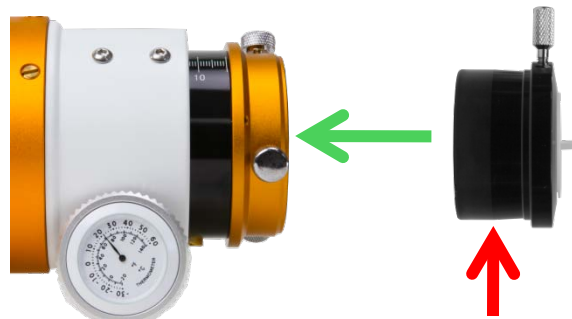

ZENITHSTAR 73 APO

Owner's Manual ver. 1.0
2018.09

Contents

Specification	3
Package Contents	4
Tools necessary for this scope	4
Telescope Diagram	5
Accessories Map	10

Specification

Aperture	73mm
Focal Ratio	F/5.9
Focal Length	430mm
Image Circle	Z73 with Flat73 Φ 45mm
Limiting magnitude	10
Objective Type	Synthetic Flourite FPL 53 Doublet, Air Spaced, APO Fully Multi-Coated, SMC coating.
Lens Shade	Retractable
Focuser	2.5" R&P Ultra robust focuser with 1:10 Dual Speed micro focuser
Field Stops	Baffles
Mounting Rings	Provide
Tube Diameters	82mm
Tube Length	310mm Fully Retracted 405mm Fully Extended
Tube Weight	2.5kg(Rings and Dovetail include)

Extend

2. Retractable Dew Shield

3. Draw Tube Tension Adjustment

- 2.5mm Allen key
- Your Hands

4. Temperature Gauge

5. 1.25" Adapter

6. Two inch draw tube locking screws

7. Vixen Style Bracket Holder Screws for Finder bracket
(remove both screws before use)

2.5mm Screw

● 2.5mm Allen key

● Your Hands

8. 10:1 Ratio Fine Knob

The focuser drawtube smoothness can be adjusted using a 2 mm Allen key and tension should be adjusted **ONLY** when necessary by progressively tightening the screw until you reach the desired smoothness.

NOTE: DO NOT ADJUST IT BEFORE ASKING WO

- 4.0mm Allen key
- 5.0mm Allen key

1.25" Dielectric CF Plate

SPL 12.5mm (1.25 inch) Eyepiece

1.25" 45° Erecting Prism

SWAN 9mm

Guiding scope

2.5" M63 Angle Rotator