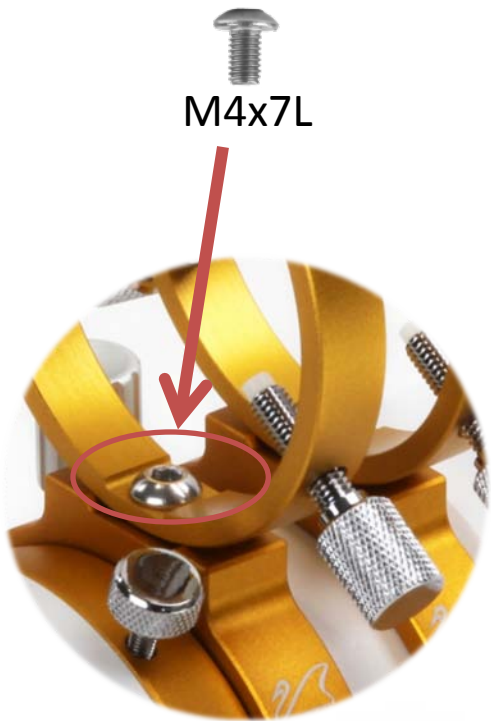

ZENITHSTAR 73 APO

Owner's Manual ver. 1.0
2018.09

Contents

Specification	3
Package Contents	4
Tools necessary for this scope	4
Telescope Diagram	5
Accessories Map	10

Specification

Aperture	73mm
Focal Ratio	F/5.9
Focal Length	430mm
Image Circle	Z73 with Flat73 Φ 45mm
Limiting magnitude	10
Objective Type	Synthetic Flourite FPL 53 Doublet, Air Spaced, APO Fully Multi-Coated, SMC coating.
Lens Shade	Retractable
Focuser	2.5" R&P Ultra robust focuser with 1:10 Dual Speed micro focuser
Field Stops	Baffles
Mounting Rings	Provide
Tube Diameters	82mm
Tube Length	310mm Fully Retracted 405mm Fully Extended
Tube Weight	2.5kg(Rings and Dovetail include)

Extend

2. Retractable Dew Shield

3. Draw Tube Tension Adjustment

- 2.5mm Allen key
- Your Hands

4. Temperature Gauge

5. 1.25" Adapter

6. Two inch draw tube locking screws

7. Vixen Style Bracket Holder Screws for Finder bracket
(remove both screws before use)

2.5mm Screw

● 2.5mm Allen key

● Your Hands

8. 10:1 Ratio Fine Knob

The focuser drawtube smoothness can be adjusted using a 2 mm Allen key and tension should be adjusted **ONLY** when necessary by progressively tightening the screw until you reach the desired smoothness.

NOTE: DO NOT ADJUST IT BEFORE ASKING WO

- 4.0mm Allen key
- 5.0mm Allen key

1.25" Dielectric CF Plate

SPL 12.5mm (1.25 inch) Eyepiece

1.25" 45° Erecting Prism

SWAN 9mm

Guiding scope

2.5" M63 Angle Rotator