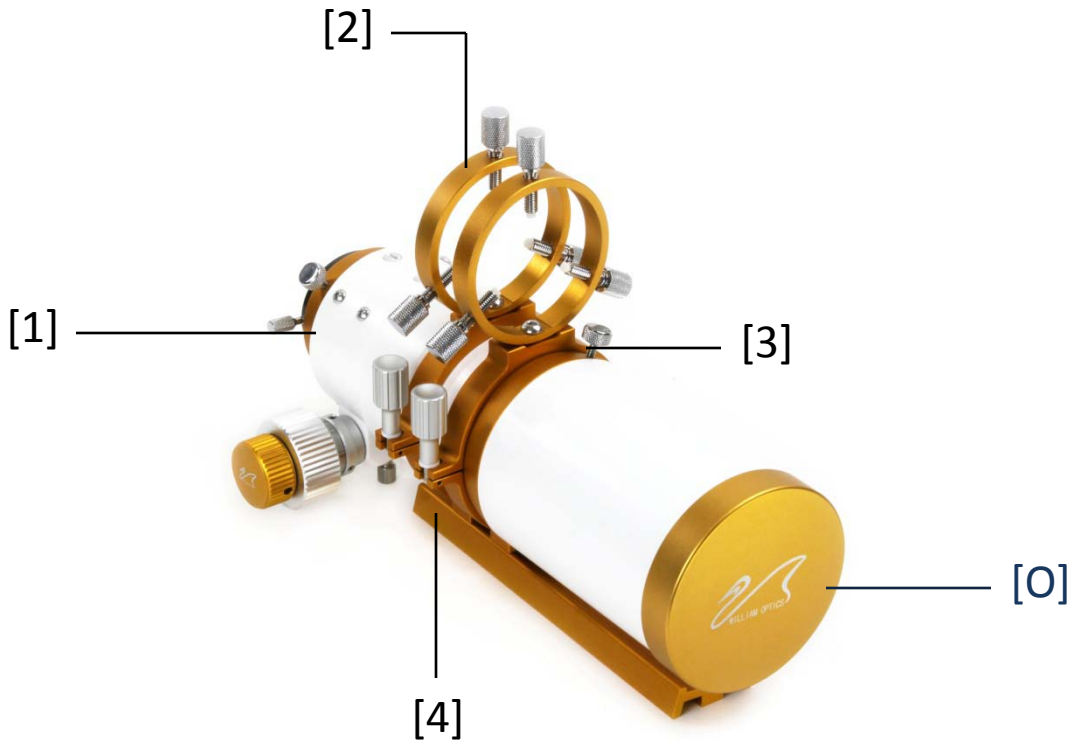

ZENITHSTAR 73 APO

Owner's Manual ver. 1.0
2018.09

Contents

Specification	3
Package Contents	4
Tools necessary for this scope	4
Telescope Diagram	5
Accessories Map	10

Specification

Aperture	73mm
Focal Ratio	F/5.9
Focal Length	430mm
Image Circle	Z73 with Flat73 Φ 45mm
Limiting magnitude	10
Objective Type	Synthetic Flourite FPL 53 Doublet, Air Spaced, APO Fully Multi-Coated, SMC coating.
Lens Shade	Retractable
Focuser	2.5" R&P Ultra robust focuser with 1:10 Dual Speed micro focuser
Field Stops	Baffles
Mounting Rings	Provide
Tube Diameters	82mm
Tube Length	310mm Fully Retracted 405mm Fully Extended
Tube Weight	2.5kg(Rings and Dovetail include)

Package Contents

[1] 2.5" R&P Focuser
[3] Mounting Rings

[2] Guiding Rings
[4] Long Vixen Style Dovetail Plate

Optional

[0] Innovative Bahtinov Mask Cover (Patented)

Tools necessary for this scope

● 5.0mm Allen key

2.5mm Screw

● 2.5mm Allen key

● Your Hands

8. 10:1 Ratio Fine Knob

The focuser drawtube smoothness can be adjusted using a 2 mm Allen key and tension should be adjusted **ONLY** when necessary by progressively tightening the screw until you reach the desired smoothness.

Adjustable Flat6A II

T-Mount

2" Diagonal

SWAN 33mm

2" to 1.25" Adapter

M63 to M48 Photo adapter

CCD Camera

Equatorial Mount