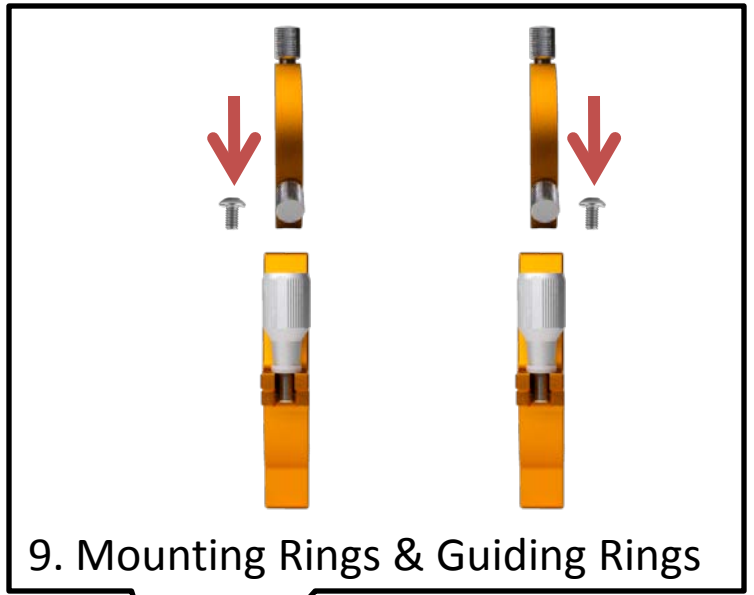

Extend

2. Retractable Dew Shield

3. Draw Tube Tension Adjustment

- 2.5mm Allen key
- Your Hands

4. Temperature Gauge

5. 1.25" Adapter

6. Two inch draw tube locking screws

7. Vixen Style Bracket Holder Screws for Finder bracket
(remove both screws before use)

2.5mm Screw

● 2.5mm Allen key

● Your Hands

8. 10:1 Ratio Fine Knob

The focuser drawtube smoothness can be adjusted using a 2 mm Allen key and tension should be adjusted **ONLY** when necessary by progressively tightening the screw until you reach the desired smoothness.

NOTE: DO NOT ADJUST IT BEFORE ASKING WO

- 4.0mm Allen key
- 5.0mm Allen key

1.25" Dielectric CF Plate

SPL 12.5mm (1.25 inch) Eyepiece

1.25" 45° Erecting Prism

SWAN 9mm

Guiding scope

2.5" M63 Angle Rotator