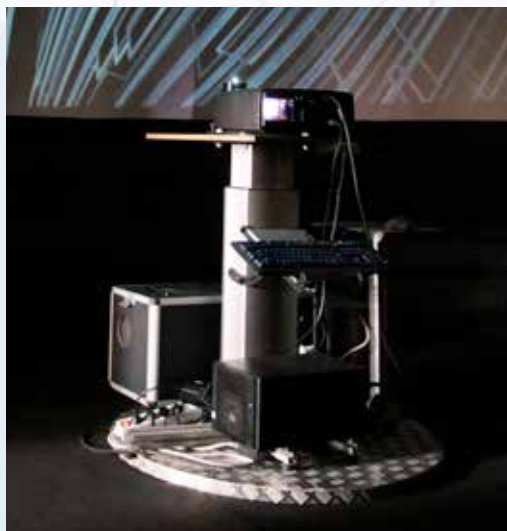

FULL DOME CINEMA AND PLANETARIUMS

general information

MINI IMMERSIVE CINEMAS AND PLANETARIUMS

MIP Pro 1600, Making hybrids easy

4K BenQ LK970

MIP Pro 1200, Barco F-22

MIP Pro 1600 projecting vertically

MIP Pro 1600

4K BenQ LK970 detail

Portable equipment

MIP Pro 1600

MIP Pro 1600 special tilting platform

MINI IMMERSIVE CINEMAS AND PLANETARIUMS

TECHNICAL INFORMATION

Model	Projector	Characteristics			Dome ø	Prices EXW		
		Resolution	Brightness	Contrast		MIC	MIP	MIP DELUXE
Lux 1200	Vivitek DU5671	1200pix	6200lm	2000:1	Between 3 - 8 m	From 14.625€	From 19.900€	X
Pro 1200	Barco F-22	1200pix	3300lm	2500:1	Between 3 - 8 m	From 16.950€	From 24.160€	X
Pro 1600	Barco F-50	1600pix	5000lm	5000:1	Between 8 - 10 m	From 29.980€	From 40.250€	From 44.500€
4K 970	BenQ LK970	2160pix	5000lm	100000:1	Between 8 - 10 m	From 21.500€	From 28.750€	From 30.250€
4K 990	BenQ LK990	2160pix	6000lm	3000000:1	Between 8 - 10 m	From 30.500€	From 39.750€	From 41.550€

DELUXE package includes: Tablet with keyboard, one extra real time, carbon fiber platform instead aluminium, emergency lamp, and warranty extension.

MIC Mini Immersive Cinema

Project any 360° audiovisual content in your full dome environment. Our technology provides unbeatable image quality to **turn your dome into a professional immersive cinema**. Different models available.

MIC consists of: Projector + Optical Block with platform + Carrying case.

Suggested complements: Cube sound + Technical support column.

MIP Mini Immersive Planetarium

Turn your dome into a fully functional professional planetarium. A projection system that will deliver the best quality of image accompanied by an exclusive astronomical Software, developed by Immersive Adventure. All completed with a powerful computer and control system to perform unique planetarium sessions.